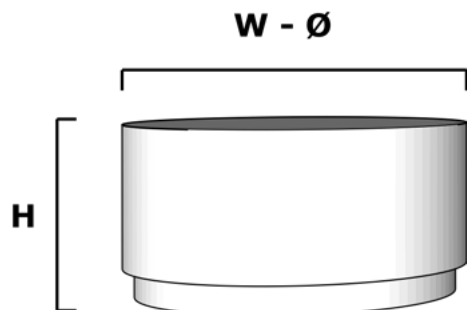

MSA.AMC.1 W: Ø60cm H: 30cm

MSA.AMC.2 W: Ø90cm H: 30cm

FINITIONS

Laque

Laque métallisée

Métal décoré

Acier